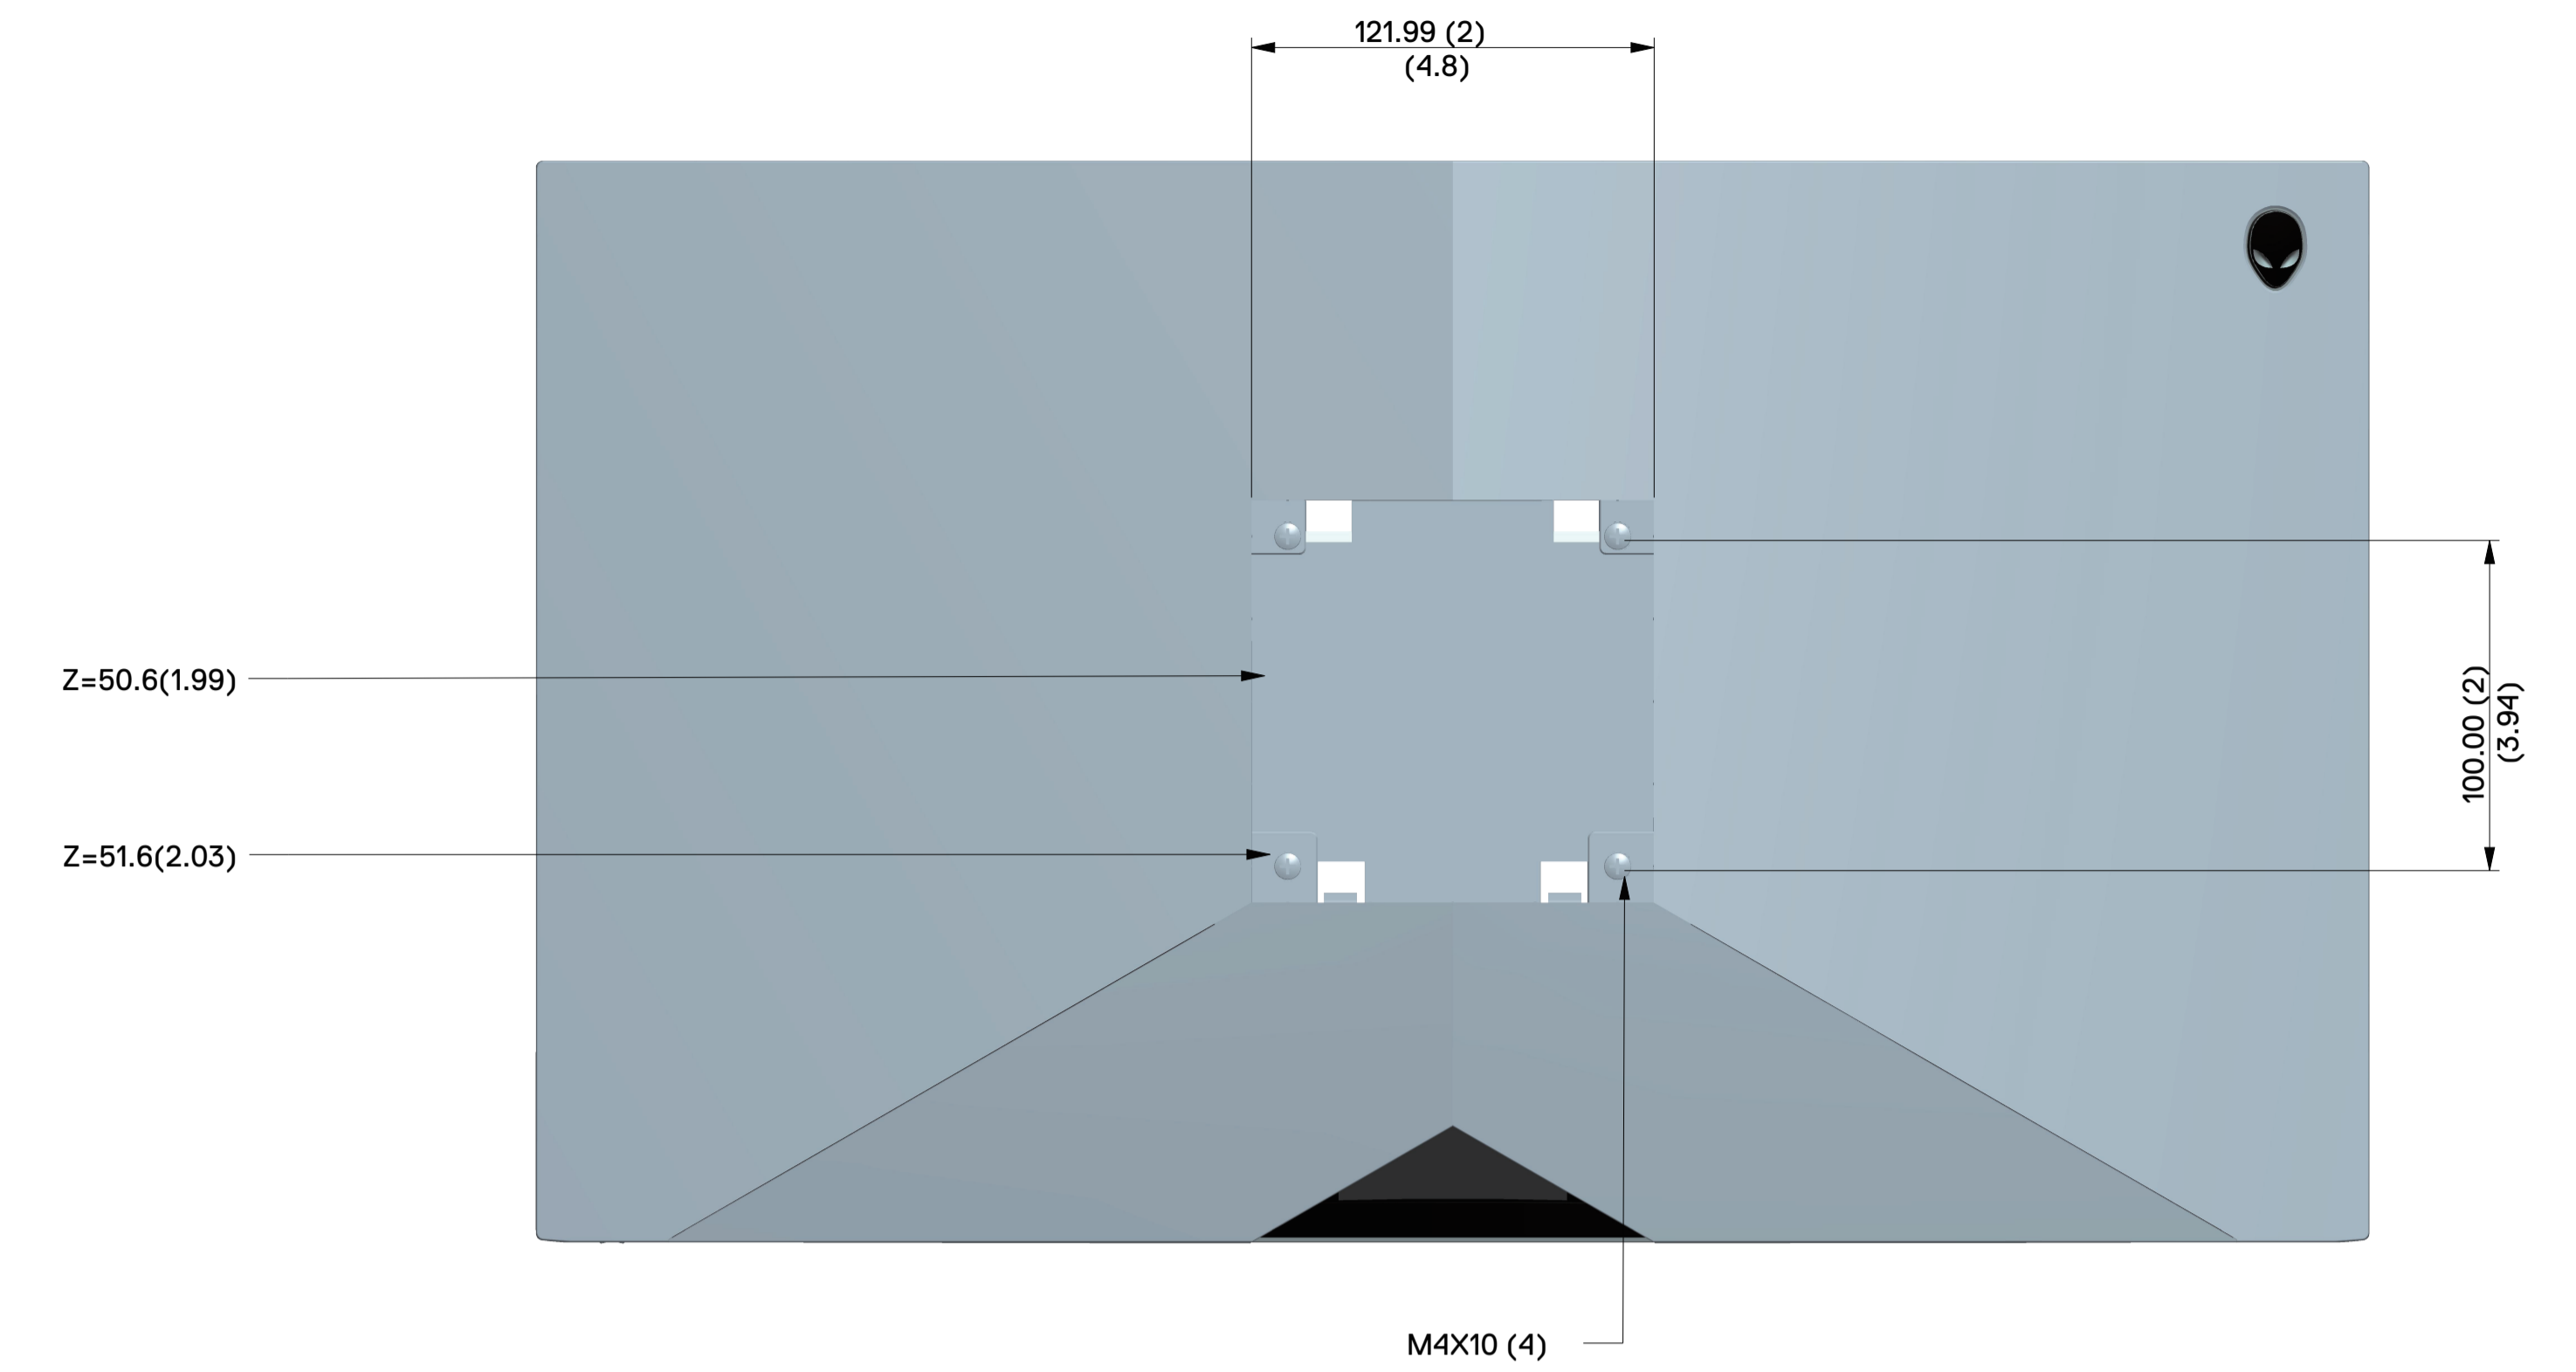

AW2518HF Outline Dimension

Nominal Dimension
Unit : mm

Back View of Monitor without stand